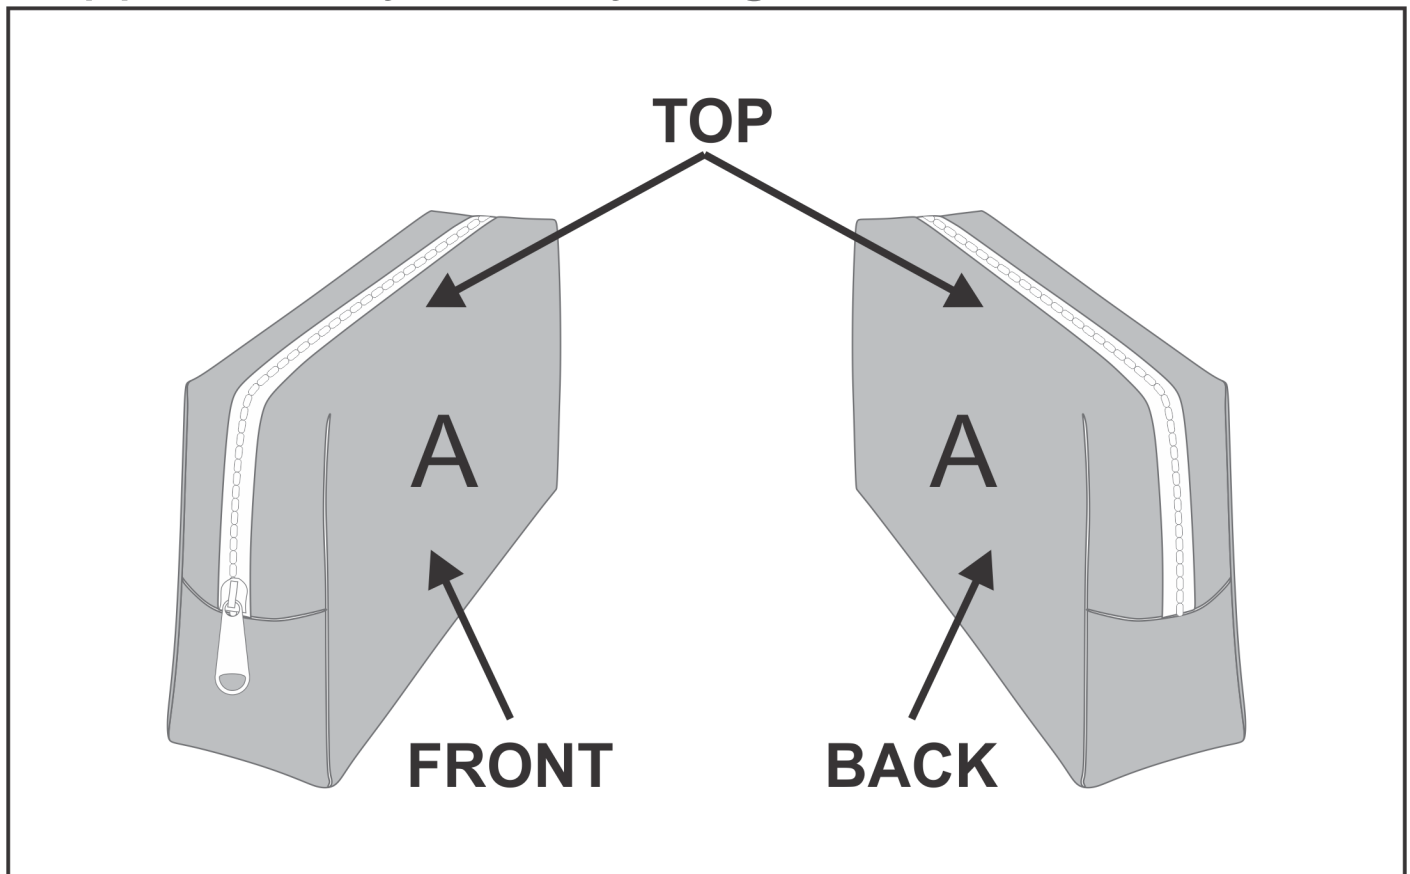

BC-HP-4-G

Hoppla Mandy Toiletry Bag

Need to know:

- Includes 1-Position Sublimation (setup fees apply)
- **Please Note: We cannot guarantee 100% logo Alignment on all Brandable Panels.**

Branding Options:

Position A

1. Custom Sublimation A (CPSUB-A)
Full Colour
Size: 400mm wide x 480mm high